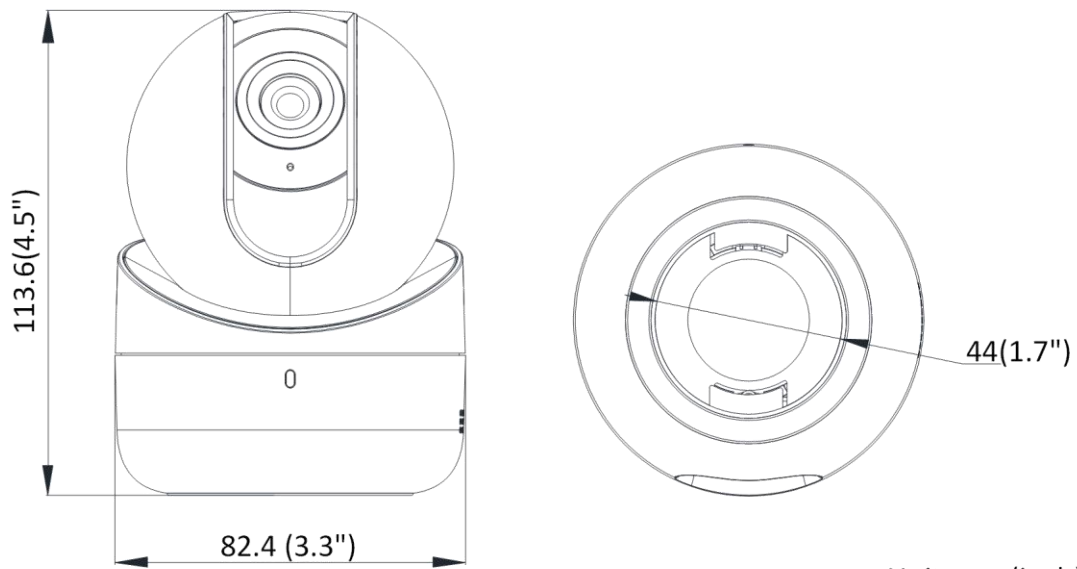

Approval

EMC	47 CFR Part 15, Subpart B; EN 55032: 2015, EN 61000-3-2: 2014, EN 61000-3-3: 2013, EN 50130-4: 2011 +A1: 2014; AS/NZS CISPR 32: 2015; ICES-003: Issue 6, 2016; KN 32: 2015, KN 35: 2015
Safety	UL 60950-1, IEC 60950-1:2005 + Am 1:2009 + Am 2:2013, EN 60950-1:2005 + Am 1:2009 + Am 2:2013, IS 13252(Part 1):2010+A1:2013+A2:2015, IEC/EN 60950-1
Chemistry	2011/65/EU, 2012/19/EU, Regulation (EC) No 1907/2006

* Listed resolutions are only selectable options. It does not mean that all streams can work at their maximum resolution at the same time.

Available Model

DS-2CV2Q21FD-IW (2.0 mm)

DS-2CV2Q21FD-IW (2.8 mm)

Dimensions

Unit: mm(inch)